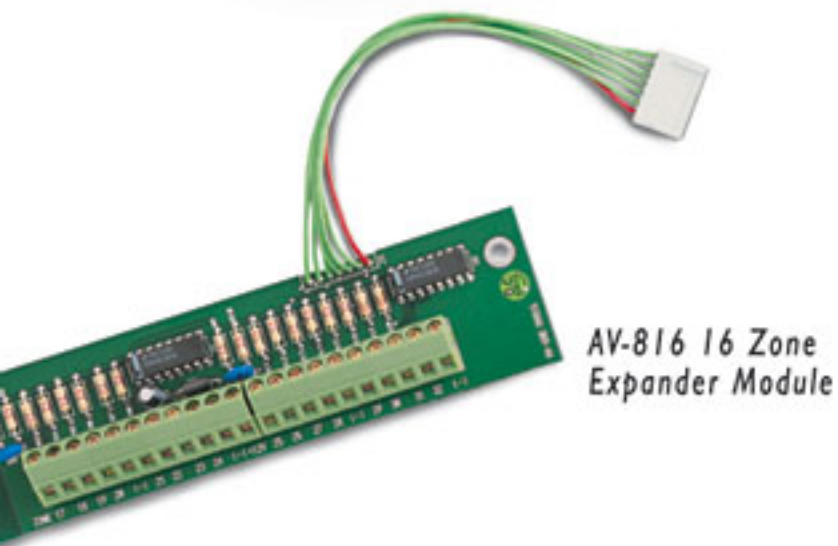

EASYLOADER™

Series 2000 Alarm Control Panels

Heavy-Duty
EasyLoader™

AV-2016

AV-2016 PRO

AV-2816

AV-707

Easy as 1,2,3
Easy to install, Easy to program,
Easy to sell

AV-816 16 Zone
Expander Module

AV-GAD
systems ltd.

AV-706

AV-2016, 2816

AV-2016 Control Panel Main Features:

- 16 Zones expandable to 32 by adding the AV-816
- 99 (250 optional) -Events Log (opening, closing, alarm, etc.) with internal clock
- Programmable Zone features: 24-Hours, Delayed, Fast Response, Follower, Fire, Tamper, Day, Home Type, and more
- Operable with or without E.O.L. resistors
- Selectable Zone Bypass, Group Bypass, or Auto Bypass
- Double-Pole Zone Wiring via 2 wires (Alarm and Tamper)
- Battery Test every hour and upon Arming; Reports "Low Battery" to central station
- Built-in communicator and remote Up/Download from computer (RS-232) or via telephone
- Up to 16 user codes, 1 to 6 digits

Easykey Remote Station Keypad Main Features:

- Only 4 Wires, including Local Panic via keypad (AV-701TI, AV-702)
- 7-Segment Digi-Display clearly reports Alarm Status by Zone, Bypassed Zones, Alarm History by Zone, etc
- Test Confirmation by Letter ("c" = chime, "d" = delay delete, "E" = programming error, "L" = low battery, etc.)
- Individual Bypass of zone or group of zones (Home Mode)
- "Fault Find" troubleshooting feature
- Additional LEDs indicate Armed/Alarm, Zone Status Summary, Bypassed Zones, 24-Hour/Fire, Alarm-on, AC Fail, and "Program Now"
- Fast and easy programming from keypad or remote modem
- Flip-up zone-code reference list
- AV-2016PRO compatible with AV-706 / 707 LCD-type Keypad